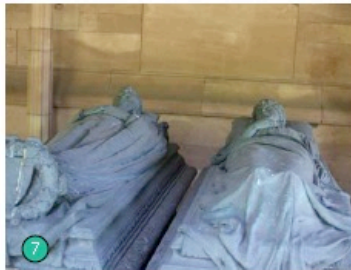

**Character Area 3**  
Gladstone Theatre Bronze Plaque

**Character Area 3**  
Silver Wedding Anniversary Fountain

**Character Area 3**  
Bath Street Spinx and Sundial

**Character Area 7**  
Founder's Tomb

**Character Area 8**  
Victoria Bridge Stone and Marker

**Character Area 9**  
Leverhulme Memorial

**Character Area 9**  
Sea Piece and Boating Pond

**Character Area 9**  
Annamatic Sundial, the Diamond

**Character Area 9**  
War Memorial