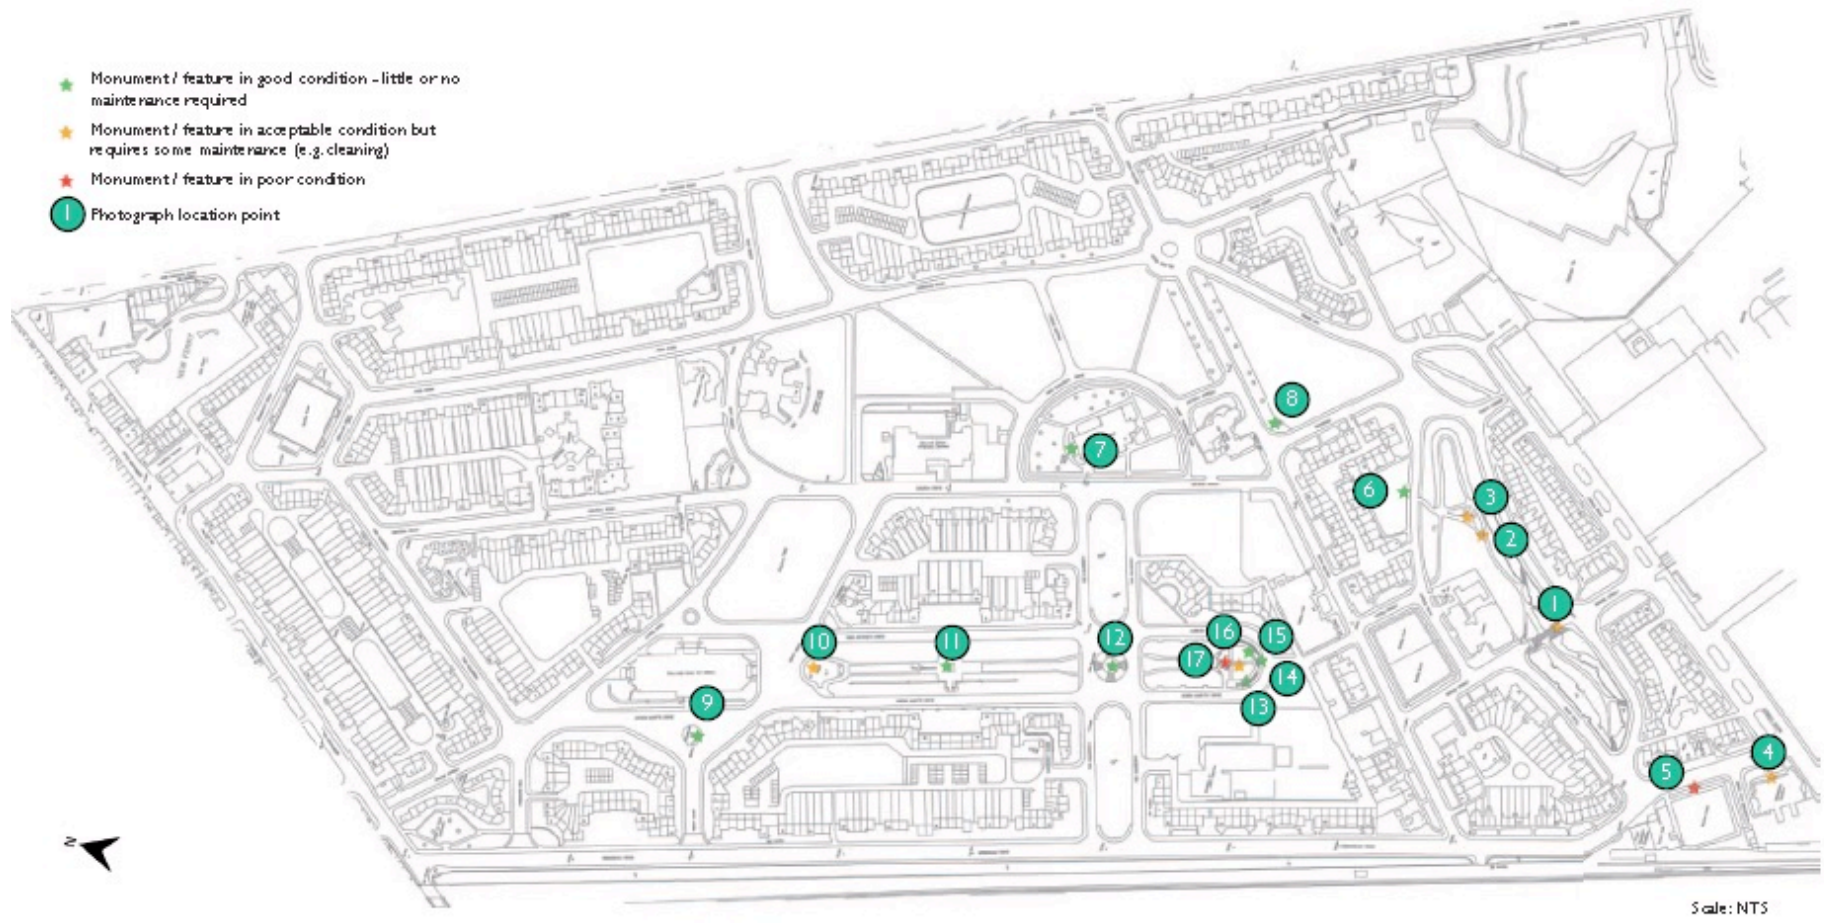

# Appendix 9: Monuments & Memorials Location Map (provided by Ryder Landscape Consultants)

**Character Area 2**  
The Dell Bridge

**Character Area 2**  
Mill Stone

**Character Area 2**  
Centenary Marker

**Character Area 3**  
Gladstone Theatre Bronze Plaque

**Character Area 3**  
Silver Wedding Anniversary Fountain

**Character Area 3**  
Bath Street Spinx and Sundial

**Character Area 7**  
Founder's Tomb

**Character Area 8**  
Victoria Bridge Stone and Marker

**Character Area 9**  
Leverhulme Memorial

**Character Area 9**  
Sea Piece and Boating Pond

**Character Area 9**  
Annamatic Sundial, the Diamond

**Character Area 9**  
War Memorial

**Character Area 9**  
Balustrade

**Character Area 9**  
The Arch

**Character Area 9**  
Lion Mask Fountain

**Character Area 9**  
The Mosaic (Time Capsule)

**Character Area 9**  
The Hillsborough Memorial